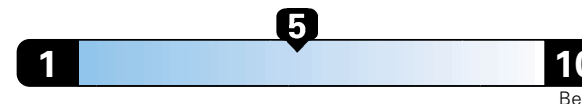

This vehicle emits 370 grams CO2 per mile. The best emits 0 grams per mile (tailpipe only). Producing and distributing fuel also creates emissions; learn more at fuelconomy.gov.

Smog Rating (tailpipe only)