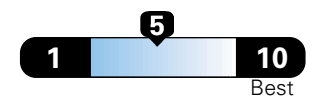

This vehicle emits 387 grams CO2 per mile. The best emits 0 grams per mile (tailpipe only). Producing and distributing fuel also creates emissions; learn more at fuel economy.gov.

Actual results will vary for many reasons, including driving conditions and how you drive and maintain your vehicle. The average new vehicle gets 27 MPG and cost $7,000 to fuel over 5 years. Cost estimates are based on 15,000 miles per year at $3.00 per gallon. MPGe is miles per gasoline gallon equivalent. Vehicle emissions are a significant cause of climate change and smog.

fuel economy.gov

Calculate personalized estimates and compare vehicles