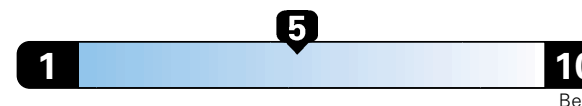

This vehicle emits 369 grams CO2 per mile. The best emits 0 grams per mile (tailpipe only). Producing and distributing fuel also creates emissions; learn more at fuelconomy.gov.

Actual results will vary for many reasons, including driving conditions and how you drive and maintain your vehicle. The average new vehicle gets 27 MPG and cost $7,000 to fuel over 5 years. Cost estimates are based on 15,000 miles per year at $3.00 per gallon. MPGe is miles per gasoline gallon equivalent. Vehicle emissions are a significant cause of climate change and smog.

fuelconomy.gov

Calculate personalized estimates and compare vehicles

Smartphone
QR Code