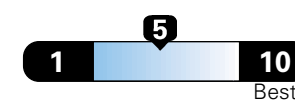

This vehicle emits 369 grams CO2 per mile. The best emits 0 grams per mile (tailpipe only). Producing and distributing fuel also creates emissions; learn more at fuelconomy.gov.

Actual results will vary for many reasons, including driving conditions and how you drive and maintain your vehicle. The average new vehicle gets 27 MPG and cost $7,000 to fuel over 5 years. Cost estimates are based on 15,000 miles per year at $3.00 per gallon. MPGe is miles per gasoline gallon equivalent. Vehicle emissions are a significant cause of climate change and smog.

fuelconomy.gov

Calculate personalized estimates and compare vehicles

Smartphone
QR Code