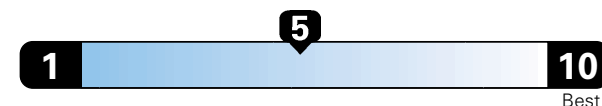

2019 MODEL YEAR

Jeep CHEROKEE LATITUDE PLUS 4X4

For more information visit: www.jeep.com
or call 1-877-IAM-JEEP

FCA US LLC

THIS VEHICLE IS MANUFACTURED TO MEET SPECIFIC UNITED STATES REQUIREMENTS. THIS VEHICLE IS NOT MANUFACTURED FOR SALE OR REGISTRATION OUTSIDE OF THE UNITED STATES.

MANUFACTURER'S SUGGESTED RETAIL PRICE OF THIS MODEL INCLUDING DEALER PREPARATION

Base Price: $28,645

JEEP CHEROKEE LATITUDE PLUS 4X4
Exterior Color: Diamond Black Crystal Pearl-Coat Exterior Paint
Interior Color: Black Interior Color
Interior: Cloth / Premium Vinyl Bucket Seats
Engine: 2.0L I4 DOHC DI Turbo Engine
Transmission: 9-Speed Automatic Transmission

STANDARD EQUIPMENT (UNLESS REPLACED BY OPTIONAL EQUIPMENT)
FUNCTIONAL/SAFETY FEATURES

Advanced Multistage Front Airbags
Supplemental Side-Curtain Front and Rear Airbags
Supplemental Front Seat-Mounted Side Airbags
LATCH Ready Child Seat Anchor System
ParkView® Rear Back-Up Camera
Jeep Active Drive I
Selec-Terrain® System
Keyless Go™ / Passive Entry
Keyless Entry with Panic Alarm
All Speed Traction Control
Electronic Stability Control
Electronic Roll Mitigation
4-Wheel Disc Anti-Lock Brakes
Speed Control
Tire-Fill Alert
Tire Pressure Monitoring Display
Capless Fuel-Fill
Deep Tint Sunscreen Glass