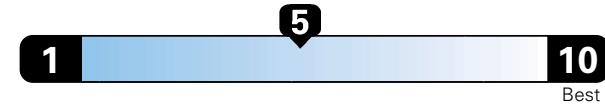

Small SUV 4WD range from 18 to 37 MPG .
 The best vehicle rates 136 MPGe.

**You spend
 \$2,750
 in fuel costs
 over 5 years
 compared to the
 average new vehicle.**

**Annual fuel cost
 \$1,950**

Fuel Economy & Greenhouse Gas Rating (tailpipe only)