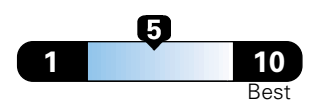

Smog Rating (tailpipe only)

This vehicle emits 416 grams CO2 per mile. The best emits 0 grams per mile (tailpipe only). Producing and distributing fuel also creates emissions; learn more at fuel economy.gov.

Actual results will vary for many reasons, including driving conditions and how you drive and maintain your vehicle. The average new vehicle gets 27 MPG and cost $7,000 to fuel over 5 years. Cost estimates are based on 15,000 miles per year at $2.80 per gallon. MPGe is miles per gasoline gallon equivalent. Vehicle emissions are a significant cause of climate change and smog.

fuel economy.gov

Calculate personalized estimates and compare vehicles