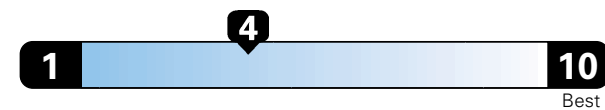

Fuel Economy and Environment

Gasoline Vehicle

Fuel Economy These estimates reflect new EPA methods beginning with 2017 models.
21 MPG
 combined city/hwy
18 city **26** highway
4.8 gallons per 100 miles

Small SUV 4WD range from 18 to 37 MPG .
The best vehicle rates 136 MPGe.

You spend \$3,000
in fuel costs over 5 years
 compared to the average new vehicle.

Annual fuel cost \$2,000

Fuel Economy & Greenhouse Gas Rating (tailpipe only)

Smog Rating (tailpipe only)

This vehicle emits 416 grams CO2 per mile. The best emits 0 grams per mile (tailpipe only). Producing and distributing fuel also creates emissions; learn more at fuel economy.gov.