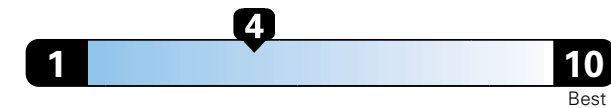

Fuel Economy & Greenhouse Gas Rating (tailpipe only)