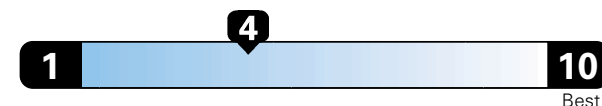

2019 MODEL YEAR

Jeep CHEROKEE LATITUDE PLUS 4X4

For more information visit: www.jeep.com
or call 1-877-IAM-JEEP

FCA US LLC

THIS VEHICLE IS MANUFACTURED TO MEET SPECIFIC UNITED STATES REQUIREMENTS. THIS VEHICLE IS NOT MANUFACTURED FOR SALE OR REGISTRATION OUTSIDE OF THE UNITED STATES.

MANUFACTURER'S SUGGESTED RETAIL PRICE OF THIS MODEL INCLUDING DEALER PREPARATION

Base Price: $27,995

JEOP CHEROKEE LATITUDE PLUS 4X4
Exterior Color: Diamond Black Crystal Pearl-Coat Exterior Paint
Interior Color: Black Interior Color
Interior: Cloth / Premium Vinyl Bucket Seats
Engine: 3.2-Liter V6 24-Valve VVT Engine
Transmission: 9-Speed Automatic Transmission

STANDARD EQUIPMENT (UNLESS REPLACED BY OPTIONAL EQUIPMENT)

FUNCTIONAL/SAFETY FEATURES

Advanced Multistage Front Airbags
Supplemental Side-Curtain Front and Rear Airbags
Supplemental Front Seat-Mounted Side Airbags
LATCH Ready Child Seat Anchor System
ParkView® Rear Back Up Camera
Jeep Active Drive I
Selec-Terrain™ System
Keyless Go™ / Passive Entry
Keyless Entry with Panic Alarm
All-Speed Traction Control
Electronic Stability Control
Electronic Roll Mitigation
4-Wheel Disc Anti-Lock Brakes
Speed Control
Tire-Fill Alert
Tire Pressure Monitoring Display
Capless Fuel-Fill
Deep Tint Sunscreen Glass

INTERIOR FEATURES