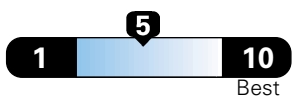

Smog Rating (tailpipe only)

This vehicle emits 400 grams CO2 per mile. The best emits 0 grams per mile (tailpipe only). Producing and distributing fuel also creates emissions; learn more at fuelconomy.gov.

Actual results will vary for many reasons, including driving conditions and how you drive and maintain your vehicle. The average new vehicle gets 27 MPG and cost $7,000 to fuel over 5 years. Cost estimates are based on 15,000 miles per year at $2.80 per gallon. MPGe is miles per gasoline gallon equivalent. Vehicle emissions are a significant cause of climate change and smog.

fuelconomy.gov

Calculate personalized estimates and compare vehicles