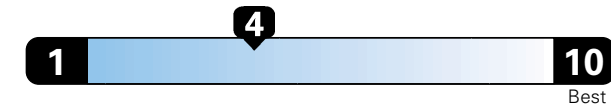

2019 MODEL YEAR

Jeep CHEROKEE LATITUDE PLUS 4X4

For more information visit: www.jeep.com
or call 1-877-IAM-JEEP

FCA US LLC

THIS VEHICLE IS MANUFACTURED TO MEET SPECIFIC UNITED STATES REQUIREMENTS. THIS VEHICLE IS NOT MANUFACTURED FOR SALE OR REGISTRATION OUTSIDE OF THE UNITED STATES.

MANUFACTURER'S SUGGESTED RETAIL PRICE OF THIS MODEL INCLUDING DEALER PREPARATION

Base Price: $28,645

JEOP CHEROKEE LATITUDE PLUS 4X4
Exterior Color: Bright White Clear Coat Exterior Paint
Interior Color: Black Interior Color
Interior: Cloth / Premium Vinyl Bucket Seats
Engine: 3.2-Liter V6 24-Valve VVT Engine
Transmission: 9-Speed Automatic Transmission

STANDARD EQUIPMENT (UNLESS REPLACED BY OPTIONAL EQUIPMENT)

FUNCTIONAL/SAFETY FEATURES

- Advanced Multistage Front Airbags
- Supplemental Side-Curtain Front and Rear Airbags
- Supplemental Front Seat-Mounted Side Airbags
- LATCH Ready Child Seat Anchor System
- ParkView® Rear Back-Up Camera
- Jeep Active Drive I
- Selec-Terrain® System
- Keyless Go™ / Passive Entry
- Keyless Entry with Panic Alarm
- All Speed Traction Control
- Electronic Stability Control
- Electronic Roll Mitigation
- 4-Wheel Disc Anti-Lock Brakes
- Speed Control
- Tire-Fill Alert
- Tire Pressure Monitoring Display
- Capless Fuel-Fill
- Deep Tint Sunscreen Glass

INTERIOR FEATURES