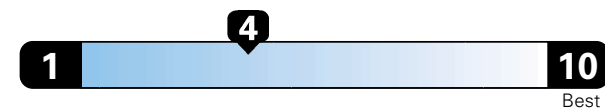

Fuel Economy and Environment

Gasoline Vehicle

Fuel Economy These estimates reflect new EPA methods beginning with 2017 models.
21 MPG
 combined city/hwy
 19 city 26 highway
4.8 gallons per 100 miles

Standard SUV 2WD range from 11 to 93 MPGe. The best vehicle rates 136 MPGe.

You spend \$1,750
 in fuel costs over 5 years compared to the average new vehicle.

Annual fuel cost \$1,700

Fuel Economy & Greenhouse Gas Rating (tailpipe only)

Smog Rating (tailpipe only)

This vehicle emits 414 grams CO2 per mile. The best emits 0 grams per mile (tailpipe only). Producing and distributing fuel also creates emissions; learn more at fuelconomy.gov.