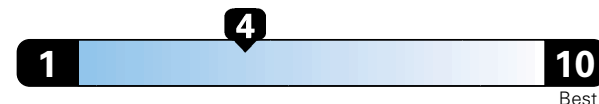

20-Inch x 8-Inch High Gloss Black Aluminum Wheels
265/50R20 BSW All-Season LRR Tires
Black Headlamp Bezels
Body-Color Front Fascia
Body-Color Rear Fascia
Body-Color Shark Fin Antenna
Body-Color Sill Molding
Body-Color / Accent Color Grille
Delete Roof Rails / Integrated Crossbars
LED Daytime Running Headlamps
Body-Color Wheel Lip Molding
Dual Rear-Exhaust with Bright Tips
Gloss Black Badges

3rd-Row Seating Group **$995**
Third-Row Seat
Third-Row Remote Headrest Fold Down
Second-Row 60 / 40 Fold and Tumble Seat
7 Passenger Seating
Blind-Spot and Cross-Path Detection **$395**

Destination Charge **$1,395**

TOTAL PRICE: * **$37,275**

WARRANTY COVERAGE

5-year or 60,000-mile Powertrain Limited Warranty.
3-year or 36,000-mile Basic Limited Warranty.
Ask Dealer for a copy of the limited warranties or see your owner's manual for details.

**5 YEAR / 60,000 MILE
POWERTRAIN WARRANTY**

Fuel Economy and Environment

Gasoline Vehicle

Fuel Economy These estimates reflect new EPA methods beginning with 2017 models.

21 MPG
combined city/hwy
19 city 26 highway

Standard SUV 2WD range from 11 to 93 MPGe. The best vehicle rates 136 MPGe.

4.8 gallons per 100 miles

You spend **$2,000** in fuel costs over 5 years compared to the average new vehicle.

Annual fuel cost **$1,800**

Fuel Economy & Greenhouse Gas Rating (tailpipe only)