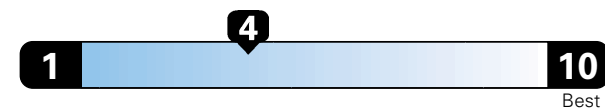

This vehicle emits 414 grams CO2 per mile. The best emits 0 grams per mile (tailpipe only). Producing and distributing fuel also creates emissions; learn more at fuel economy.gov.

Smog Rating (tailpipe only)