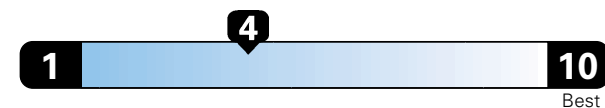

Fuel Economy and Environment

Gasoline Vehicle

Fuel Economy These estimates reflect new EPA methods beginning with 2017 models.
21 MPG combined city/hwy
 19 city 26 highway
4.8 gallons per 100 miles

Standard SUV 2WD range from 11 to 93 MPGe. The best vehicle rates 136 MPGe.

You spend \$1,750
 in fuel costs over 5 years compared to the average new vehicle.

Annual fuel cost \$1,700

Fuel Economy & Greenhouse Gas Rating (tailpipe only)

Smog Rating (tailpipe only)

This vehicle emits 414 grams CO2 per mile. The best emits 0 grams per mile (tailpipe only). Producing and distributing fuel also creates emissions; learn more at fuel economy.gov.