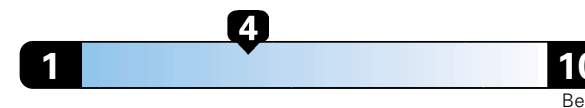

Black Headlamp Bezels

Body-Color Front Fascia

Body-Color Rear Fascia

Body-Color Shark Fin Antenna

Body-Color Sill Molding

Delete Roof Rails / Integrated Crossbars

LED Daytime Running Headlamps

Gloss Black Grille

Body-Color Wheel Lip Molding

Dual Rear-Exhaust with Bright Tips

Gloss Black Exterior Mirrors

Gloss Black Badges

Popular Equipment Group

$1,645

Heated Steering Wheel

Heated Front Seats

Power Liftgate

3rd-Row Seating Group

$995

Third-Row Seat

Third-Row Remote Headrest Fold Down

Second-Row 60 / 40 Fold and Tumble Seat

7 Passenger Seating

Second-Row Fold / Tumble Captain Chairs

$1,095

Third-Row Mini-Console Floor Mat

Front License Plate Bracket

Destination Charge

$1,395

TOTAL PRICE: * **$40,215**

WARRANTY COVERAGE

5-year or 60,000-mile Powertrain Limited Warranty.

3-year or 36,000-mile Basic Limited Warranty.

Ask Dealer for a copy of the limited warranties or see your owner's manual for details.

**5 YEAR / 60,000 MILE
POWERTRAIN WARRANTY**

Fuel Economy and Environment

Gasoline Vehicle

Fuel Economy These estimates reflect new EPA methods beginning with 2017 models.

21 MPG
combined city/hwy
19 city 26 highway

Standard SUV 2WD range from 11 to 93 MPGe. The best vehicle rates 136 MPGe.

4.8 gallons per 100 miles

You spend
$2,000
in fuel costs
over 5 years
compared to the
average new vehicle.

Annual fuel cost
$1,800

Fuel Economy & Greenhouse Gas Rating (tailpipe only)

Smog Rating (tailpipe only)

This vehicle emits 414 grams CO2 per mile. The best emits 0 grams per mile (tailpipe only). Producing and distributing fuel also creates emissions; learn more at fuel economy.gov.

Actual results will vary for many reasons, including driving conditions and how you drive and maintain your vehicle. The average new vehicle gets 27 MPG and cost $7,000 to fuel over 5 years. Cost estimates are based on 15,000 miles per year at $2.55 per gallon. MPGe is miles per gasoline gallon equivalent. Vehicle emissions are a significant cause of climate change and smog.

fuel economy.gov

Calculate personalized estimates and compare vehicles

Smartphone
QR Code™

GOVERNMENT 5-STAR SAFETY RATINGS

Overall Vehicle Score

Not Rated

Based on the combined ratings of frontal, side, and rollover. Should ONLY be compared to other vehicles of similar size and weight.

Frontal
Crash

Driver
Passenger

Not Rated
Not Rated

Based on the risk of injury in a frontal impact. Should ONLY be compared to other vehicles of similar size and weight.

Side
Crash

Front seat
Rear seat

Not Rated
Not Rated

Based on the risk of injury in a side impact.

Rollover

★★★★

Based on the risk of rollover in a single-vehicle crash.

Star ratings range from 1 to 5 stars (★★★★★) with 5 being the highest. Source: National Highway Traffic Safety Administration (NHTSA) www.safercar.gov or 1-888-327-4236

PARTS CONTENT INFORMATION

FOR VEHICLES IN THIS CARLINE:
U.S./CANADIAN PARTS CONTENT: 60%
MAJOR SOURCES OF FOREIGN PARTS CONTENT:

MEXICO : 26%

NOTE: PARTS CONTENT DOES NOT INCLUDE FINAL ASSEMBLY, DISTRIBUTION, OR OTHER NON-PARTS COSTS.

FOR THIS VEHICLE:

FINAL ASSEMBLY POINT:
DETROIT, MICHIGAN, U.S.A.

COUNTRY OF ORIGIN:

ENGINE: MEXICO

TRANSMISSION: UNITED STATES

Assembly Point/Port of Entry: DETROIT, MICHIGAN, U.S.A.

S.L.

SHIP TO:

SOLD TO:

VIN: 1C4-RDHAG6KC-534899

L4-VON: 1161

0908