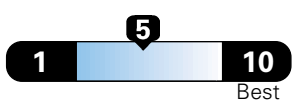

Smog Rating (tailpipe only)

This vehicle emits 414 grams CO2 per mile. The best emits 0 grams per mile (tailpipe only). Producing and distributing fuel also creates emissions; learn more at fuelconomy.gov.

Actual results will vary for many reasons, including driving conditions and how you drive and maintain your vehicle. The average new vehicle gets 27 MPG and cost $7,000 to fuel over 5 years. Cost estimates are based on 15,000 miles per year at $2.55 per gallon. MPGe is miles per gasoline gallon equivalent. Vehicle emissions are a significant cause of climate change and smog.

fuelconomy.gov

Calculate personalized estimates and compare vehicles