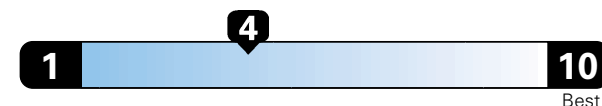

Fuel Economy and Environment

Gasoline Vehicle

Fuel Economy These estimates reflect new EPA methods beginning with 2017 models.

21 MPG
combined city/hwy
19 city
26 highway

Standard SUV 2WD range from 11 to 93 MPGe.
The best vehicle rates 136 MPGe.

4.8 gallons per 100 miles

You spend
\$2,000
in fuel costs
over 5 years
compared to the
average new vehicle.

Annual fuel cost
\$1,800

Fuel Economy & Greenhouse Gas Rating (tailpipe only)

Smog Rating (tailpipe only)