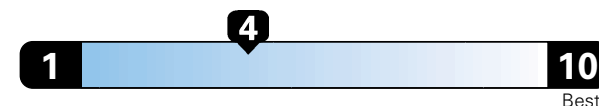

2019 DODGE DURANGO SXT BLACKTOP RWD

For more information visit: www.dodge.com
or call 1-800-4ADODGE

FCA US LLC

THIS VEHICLE IS MANUFACTURED TO MEET SPECIFIC UNITED STATES REQUIREMENTS. THIS VEHICLE IS NOT MANUFACTURED FOR SALE OR REGISTRATION OUTSIDE OF THE UNITED STATES.

MANUFACTURER'S SUGGESTED RETAIL PRICE OF THIS MODEL INCLUDING DEALER PREPARATION

Base Price: $30,195

DODGE DURANGO SXT RWD
Exterior Color: Vice White Exterior Paint
Interior Color: Black Interior Color
Interior: Cloth-Trimmed Bucket Seats
Engine: 3.6-Liter V6 24-Valve VVT Engine with ESS
Transmission: 8-Speed Automatic 850RE Transmission

STANDARD EQUIPMENT (UNLESS REPLACED BY OPTIONAL EQUIPMENT)