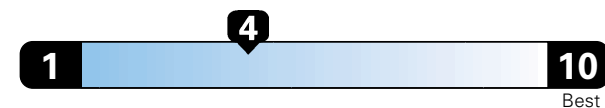

2018 DODGE DURANGO SXT BLACKTOP RWD

For more information visit: www.dodge.com
or call 1-800-4ADODGE

FCA US LLC

THIS VEHICLE IS MANUFACTURED TO MEET SPECIFIC UNITED STATES REQUIREMENTS. THIS VEHICLE IS NOT MANUFACTURED FOR SALE OR REGISTRATION OUTSIDE OF THE UNITED STATES.

MANUFACTURER'S SUGGESTED RETAIL PRICE OF THIS MODEL INCLUDING DEALER PREPARATION

Base Price: $29,995

DODGE DURANGO SXT RWD
Exterior Color: Granite Clear-Coat Exterior Paint
Interior Color: Black Interior Color
Interior: Cloth Low-Back Bucket Seats
Engine: 3.6-Liter V6 24-Valve VVT Engine with ESS
Transmission: 8-Speed Automatic 850RE Transmission

STANDARD EQUIPMENT (UNLESS REPLACED BY OPTIONAL EQUIPMENT)

FUNCTIONAL/SAFETY FEATURES