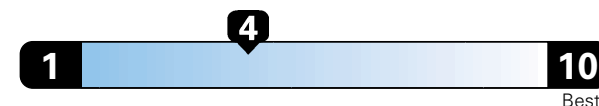

Fuel Economy and Environment

Gasoline Vehicle

Fuel Economy These estimates reflect new EPA methods beginning with 2017 models.

21 MPG
 combined city/hwy
 19 city 26 highway

Standard SUV 2WD range from 11 to 93 MPGe. The best vehicle rates 136 MPGe.

4.8 gallons per 100 miles

You spend \$2,000
 in fuel costs over 5 years compared to the average new vehicle.

Annual fuel cost \$1,800

Fuel Economy & Greenhouse Gas Rating (tailpipe only)

Smog Rating (tailpipe only)