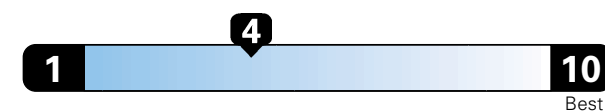

2019 DODGE DURANGO SXT BLACKTOP RWD

For more information visit: www.dodge.com
or call 1-800-4ADODGE

FCA US LLC

THIS VEHICLE IS MANUFACTURED TO MEET SPECIFIC UNITED STATES REQUIREMENTS. THIS VEHICLE IS NOT MANUFACTURED FOR SALE OR REGISTRATION OUTSIDE OF THE UNITED STATES.

MANUFACTURER'S SUGGESTED RETAIL PRICE OF THIS MODEL INCLUDING DEALER PREPARATION

Base Price: $29,995

DODGE DURANGO SXT RWD
Exterior Color: Destroyer Grey Exterior Paint
Interior Color: Black Interior Color
Interior: Cloth-Trimmed Bucket Seats
Engine: 3.6-Liter V6 24-Valve VVT Engine with ESS
Transmission: 8-Speed Automatic 850RE Transmission

STANDARD EQUIPMENT (UNLESS REPLACED BY OPTIONAL EQUIPMENT)