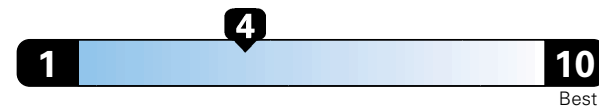

2019 DODGE DURANGO SXT BLACKTOP RWD

For more information visit: www.dodge.com
or call 1-800-4ADODGE

FCA US LLC

THIS VEHICLE IS MANUFACTURED TO MEET SPECIFIC UNITED STATES REQUIREMENTS. THIS VEHICLE IS NOT MANUFACTURED FOR SALE OR REGISTRATION OUTSIDE OF THE UNITED STATES.

MANUFACTURER'S SUGGESTED RETAIL PRICE OF THIS MODEL INCLUDING DEALER PREPARATION

Base Price: **$30,445**

DODGE DURANGO SXT RWD

Exterior Color: Granite Exterior Paint
Interior Color: Black Interior Color
Interior: Cloth-Trimmed Bucket Seats
Engine: 3.6-Liter V6 24-Valve VVT Engine with ESS
Transmission: 8-Speed Automatic 850RE Transmission

STANDARD EQUIPMENT (UNLESS REPLACED BY OPTIONAL EQUIPMENT)

FUNCTIONAL/SAFETY FEATURES

Advanced Multistage Front Airbags
Supplemental Side-Curtain Airbags in All Rows
Supplemental Front Seat-Mounted Side Airbags
Rear Load Leveling Suspension
Sport Mode
Sentry Key® Theft Deterrent System
ParkView® Rear Back-Up Camera
Auto-Dimming Rear View Mirror
Selectable Steering Modes
Active Head Restraints
Enhanced Accident Response System
Electronic Stability Control
Hill Start Assist
Rain Brake Support
24.6-Gallon Fuel Tank
Remote Keyless Entry
Push-Button Start
650-Amp Maintenance Free AGM Battery

INTERIOR FEATURES