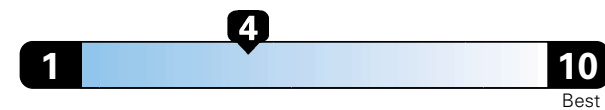

2019 DODGE DURANGO GT BLACKTOP RWD

For more information visit: www.dodge.com
or call 1-800-4ADODGE

FCA US LLC

THIS VEHICLE IS MANUFACTURED TO MEET SPECIFIC UNITED STATES REQUIREMENTS. THIS VEHICLE IS NOT MANUFACTURED FOR SALE OR REGISTRATION OUTSIDE OF THE UNITED STATES.

MANUFACTURER'S SUGGESTED RETAIL PRICE OF THIS MODEL INCLUDING DEALER PREPARATION

Base Price: $34,645

DODGE DURANGO GT RWD
Exterior Color: White Knuckle Exterior Paint
Interior Color: Black Interior Color
Interior: Leather-Trimmed Bucket Seats with Suede Inserts
Engine: 3.6-Liter V6 24-Valve VVT Engine with ESS
Transmission: 8-Speed Automatic 850RE Transmission

STANDARD EQUIPMENT (UNLESS REPLACED BY OPTIONAL EQUIPMENT)

FUNCTIONAL/SAFETY FEATURES
Advanced Multistage Front Airbags
Supplemental Side-Curtain Airbags in All Rows
Supplemental Front Seat-Mounted Side Airbags
Rear Load Leveling Suspension
Sport Mode
Selectable Steering Modes
Auto-Dimming Rear View Mirror
ParkView® Rear Back-Up Camera
ParkSense® Rear Park-Assist with Stop
Electronic Stability Control
Steering Wheel Mounted Paddle Shifters
Hill Start Assist
Trailer Sway Damping
Remote Keyless Entry
Keyless Go™
Sentry Key® Theft Deterrent System

INTERIOR FEATURES
Uconnect® 4 with 7-Inch Display
SiriusXM® with 1-Year Radio Sub Call 800-643-2112
Integrated Center Stack Radio
Apple CarPlay®
Google Android Auto™
Integrated Voice Command with Bluetooth®
Media Hub (2 USB, Aux)
Electronic Vehicle Information Center

OPTIONAL EQUIPMENT (May Replace Standard Equipment) **$4,350**
GT Plus Package 2BE