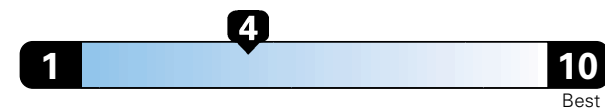

2019 DODGE DURANGO GT BLACKTOP RWD

For more information visit: www.dodge.com
or call 1-800-4ADODGE

FCA US LLC

THIS VEHICLE IS MANUFACTURED TO MEET SPECIFIC UNITED STATES REQUIREMENTS. THIS VEHICLE IS NOT MANUFACTURED FOR SALE OR REGISTRATION OUTSIDE OF THE UNITED STATES.

MANUFACTURER'S SUGGESTED RETAIL PRICE OF THIS MODEL INCLUDING DEALER PREPARATION

Base Price: **$34,445**

DODGE DURANGO GT RWD

Exterior Color: White Knuckle Exterior Paint

Interior Color: Black Interior Color

Interior: Leather-Trimmed Bucket Seats

Engine: 3.6-Liter V6 24-Valve VVT Engine with ESS

Transmission: 8-Speed Automatic 850RE Transmission

STANDARD EQUIPMENT (UNLESS REPLACED BY OPTIONAL EQUIPMENT)

FUNCTIONAL/SAFETY FEATURES

Advanced Multistage Front Airbags
Supplemental Side-Curtain Airbags in All Rows
Supplemental Front Seat-Mounted Side Airbags
Rear Load Leveling Suspension
Sport Mode
Selectable Steering Modes
Auto-Dimming Rear View Mirror
ParkView® Rear Back-Up Camera
ParkSense® Rear Park-Assist with Stop
Electronic Stability Control
Steering Wheel Mounted Paddle Shifters
Hill Start Assist
Trailer Sway Damping
Remote Keyless Entry
Keyless Go™
Sentry Key® Theft Deterrent System

INTERIOR FEATURES