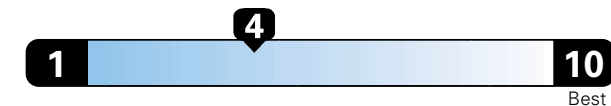

You spend \$2,000
 in fuel costs over 5 years compared to the average new vehicle.

Annual fuel cost \$1,800

Fuel Economy & Greenhouse Gas Rating (tailpipe only)

Smog Rating (tailpipe only)

This vehicle emits 414 grams CO2 per mile. The best emits 0 grams per mile (tailpipe only). Producing and distributing fuel also creates emissions; learn more at fuel economy.gov.