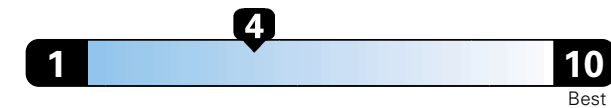

2019 DODGE DURANGO GT BLACKTOP RWD

For more information visit: www.dodge.com
or call 1-800-4ADODGE

FCA US LLC

THIS VEHICLE IS MANUFACTURED TO MEET SPECIFIC UNITED STATES REQUIREMENTS. THIS VEHICLE IS NOT MANUFACTURED FOR SALE OR REGISTRATION OUTSIDE OF THE UNITED STATES.

MANUFACTURER'S SUGGESTED RETAIL PRICE OF THIS MODEL INCLUDING DEALER PREPARATION

Base Price: **$34,645**

DODGE DURANGO GT RWD

Exterior Color: Granite Exterior Paint

Interior Color: Black Interior Color

Interior: Leather-Trimmed Bucket Seats

Engine: 3.6-Liter V6 24-Valve VVT Engine with ESS

Transmission: 8-Speed Automatic 850RE Transmission

STANDARD EQUIPMENT (UNLESS REPLACED BY OPTIONAL EQUIPMENT)

FUNCTIONAL/SAFETY FEATURES

Advanced Multistage Front Airbags
Supplemental Side-Curtain Airbags in All Rows
Supplemental Front Seat-Mounted Side Airbags
Rear Load Leveling Suspension
Sport Mode
Selectable Steering Modes
Auto-Dimming Rear View Mirror
ParkView® Rear Back-Up Camera
ParkSense® Rear Park-Assist with Stop
Electronic Stability Control
Steering Wheel Mounted Paddle Shifters
Hill Start Assist
Trailer Sway Damping
Remote Keyless Entry
Keyless Go™
Sentry Key® Theft Deterrent System

INTERIOR FEATURES