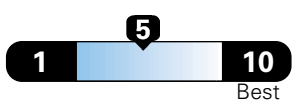

4.8 gallons per 100 miles

You spend \$2,000
 in fuel costs over 5 years compared to the average new vehicle.

Annual fuel cost \$1,800

Fuel Economy & Greenhouse Gas Rating (tailpipe only)

Smog Rating (tailpipe only)