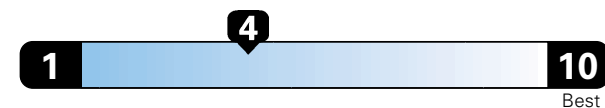

Fuel Economy and Environment

Gasoline Vehicle

Fuel Economy These estimates reflect new EPA methods beginning with 2017 models.

21 MPG
 combined city/hwy
 18 city
 25 highway

Standard SUV 4WD range from 13 to 93 MPGe. The best vehicle rates 136 MPGe.

4.8 gallons per 100 miles

You spend \$2,000
 in fuel costs over 5 years compared to the average new vehicle.

Annual fuel cost \$1,800

Fuel Economy & Greenhouse Gas Rating (tailpipe only)

Smog Rating (tailpipe only)