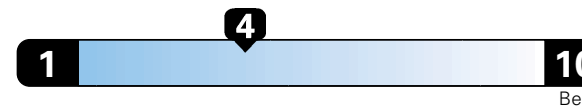

20-Inch x 8-Inch High Gloss Black Aluminum Wheels
265/50R20 BSW All-Season LRR Tires
Black Headlamp Bezels
Body-Color Front Fascia
Body-Color Rear Fascia
Body-Color Shark Fin Antenna
Body-Color Sill Molding
Body-Color / Accent Color Grille
Delete Roof Rails / Integrated Crossbars
LED Daytime Running Headlamps
Body-Color Wheel Lip Molding
Dual Rear-Exhaust with Bright Tips
Gloss Black Badges

3rd-Row Seating Group **$995**
Third-Row Seat
Third-Row Remote Headrest Fold Down
Second-Row 60 / 40 Fold and Tumble Seat
7 Passenger Seating
20-Inch x 8.0-Inch High Gloss Black Aluminum Wheels

Destination Charge **$1,495**

TOTAL PRICE: * $39,780

WARRANTY COVERAGE

5-year or 60,000-mile Powertrain Limited Warranty.
3-year or 36,000-mile Basic Limited Warranty.
Ask Dealer for a copy of the limited warranties or see your owner's manual for details.

**5 YEAR / 60,000 MILE
POWERTRAIN WARRANTY**

Fuel Economy and Environment

Gasoline Vehicle

Fuel Economy These estimates reflect new EPA methods beginning with 2017 models.

21 MPG
combined city/hwy
18 city
25 highway

Standard SUV 4WD range from 13 to 93 MPGe. The best vehicle rates 136 MPGe.

4.8 gallons per 100 miles

You spend $2,000
in fuel costs over 5 years compared to the average new vehicle.

Annual fuel cost $1,800

Fuel Economy & Greenhouse Gas Rating (tailpipe only)