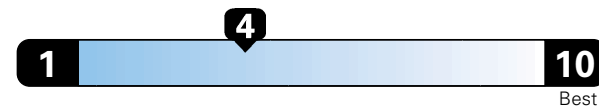

2019 DODGE DURANGO SXT BLACKTOP AWD

For more information visit: www.dodge.com
or call 1-800-4ADODGE

FCA US LLC

THIS VEHICLE IS MANUFACTURED TO MEET SPECIFIC UNITED STATES REQUIREMENTS. THIS VEHICLE IS NOT MANUFACTURED FOR SALE OR REGISTRATION OUTSIDE OF THE UNITED STATES.

MANUFACTURER'S SUGGESTED RETAIL PRICE OF THIS MODEL INCLUDING DEALER PREPARATION

Base Price: **$32,795**

DODGE DURANGO SXT AWD

Exterior Color: White Knuckle Exterior Paint
Interior Color: Black Interior Color
Interior: Cloth-Trimmed Bucket Seats
Engine: 3.6-Liter V6 24-Valve VVT Engine with ESS
Transmission: 8-Speed Automatic 850RE Transmission
STANDARD EQUIPMENT (UNLESS REPLACED BY OPTIONAL EQUIPMENT)

FUNCTIONAL/SAFETY FEATURES

Advanced Multistage Front Airbags
Supplemental Side-Curtain Airbags in All Rows
Supplemental Front Seat-Mounted Side Airbags
ParkView® Rear Back-Up Camera
Auto-Dimming Rear View Mirror
Selectable Steering Modes
Sport Mode
4-Wheel Traction Control
4-Wheel Disc Anti-Lock Brakes
Active Head Restraints
Enhanced Accident Response System
Electronic Stability Control
Hill Start Assist
Rain Brake Support
24.6-Gallon Fuel Tank
Remote Keyless Entry
Keyless Go™
650-Amp Maintenance Free AGM Battery

INTERIOR FEATURES