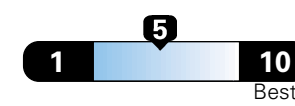

Actual results will vary for many reasons, including driving conditions and how you drive and maintain your vehicle. The average new vehicle gets 27 MPG and cost $7,000 to fuel over 5 years. Cost estimates are based on 15,000 miles per year at $2.55 per gallon. MPGe is miles per gasoline gallon equivalent. Vehicle emissions are a significant cause of climate change and smog.

fuelconomy.gov

Calculate personalized estimates and compare vehicles