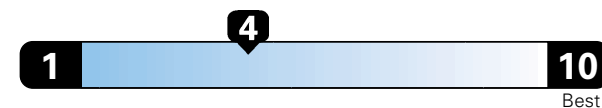

Fuel Economy and Environment

Gasoline Vehicle

Fuel Economy These estimates reflect new EPA methods beginning with 2017 models.

21 MPG
combined city/hwy
18 city
25 highway

Standard SUV 4WD range from 11 to 93 MPGe.
The best vehicle rates 136 MPGe.

4.8 gallons per 100 miles

You spend
\$1,750
in fuel costs
over 5 years
compared to the
average new vehicle.

Annual fuel cost
\$1,700

Fuel Economy & Greenhouse Gas Rating (tailpipe only)

Smog Rating (tailpipe only)