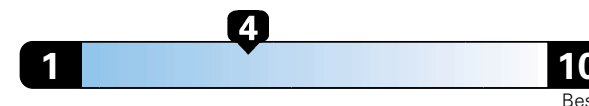

2019 DODGE DURANGO SXT BLACKTOP AWD

For more information visit: www.dodge.com
or call 1-800-4ADODGE

FCA US LLC

THIS VEHICLE IS MANUFACTURED TO MEET SPECIFIC UNITED STATES REQUIREMENTS. THIS VEHICLE IS NOT MANUFACTURED FOR SALE OR REGISTRATION OUTSIDE OF THE UNITED STATES.

MANUFACTURER'S SUGGESTED RETAIL PRICE OF THIS MODEL INCLUDING DEALER PREPARATION

Base Price: $32,795

DODGE DURANGO SXT AWD
Exterior Color: Granite Exterior Paint
Interior Color: Black Interior Color
Interior: Cloth-Trimmed Bucket Seats
Engine: 3.6-Liter V6 24-Valve VVT Engine with ESS
Transmission: 8-Speed Automatic 850RE Transmission

STANDARD EQUIPMENT (UNLESS REPLACED BY OPTIONAL EQUIPMENT)