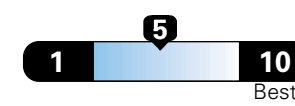

This vehicle emits 427 grams CO2 per mile. The best emits 0 grams per mile (tailpipe only). Producing and distributing fuel also creates emissions; learn more at fuelconomy.gov.

Actual results will vary for many reasons, including driving conditions and how you drive and maintain your vehicle. The average new vehicle gets 27 MPG and cost $7,000 to fuel over 5 years. Cost estimates are based on 15,000 miles per year at $2.55 per gallon. MPGe is miles per gasoline gallon equivalent. Vehicle emissions are a significant cause of climate change and smog.

fuelconomy.gov

Calculate personalized estimates and compare vehicles