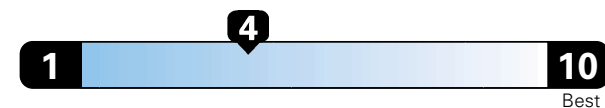

2018 DODGE DURANGO SXT BLACKTOP AWD

For more information visit: www.dodge.com
or call 1-800-4ADODGE

FCA US LLC

THIS VEHICLE IS MANUFACTURED TO MEET SPECIFIC UNITED STATES REQUIREMENTS. THIS VEHICLE IS NOT MANUFACTURED FOR SALE OR REGISTRATION OUTSIDE OF THE UNITED STATES.

MANUFACTURER'S SUGGESTED RETAIL PRICE OF THIS MODEL INCLUDING DEALER PREPARATION

Base Price: **$32,595**

DODGE DURANGO SXT AWD

Exterior Color: White Knuckle Clear-Coat Exterior Paint

Interior Color: Black Interior Color

Interior: Cloth Low-Back Bucket Seats

Engine: 3.6-Liter V6 24-Valve VVT Engine with ESS

Transmission: 8-Speed Automatic 850RE Transmission

STANDARD EQUIPMENT (UNLESS REPLACED BY OPTIONAL EQUIPMENT)

FUNCTIONAL/SAFETY FEATURES

Advanced Multistage Front Airbags
Supplemental Side-Curtain Airbags in All Rows
Supplemental Front Seat-Mounted Side Airbags
ParkView® Rear Back Up Camera
Auto-Dimming Rear View Mirror
Selectable Steering Modes
4-Wheel Traction Control
Anti-Lock 4-Wheel Disc Brakes
Active Head Restraints
Enhanced Accident Response System
Electronic Stability Control
Hill Start Assist
Rain Brake Support
24.6-Gallon Fuel Tank
Remote Keyless Entry
Keyless Go™

INTERIOR FEATURES