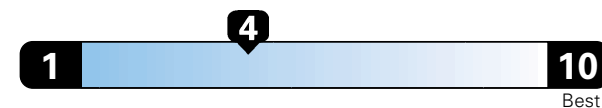

20-Inch x 8-Inch Satin Carbon Wheels
265/50R20 BSW All-Season LRR Tires
Black Roof Rails
Platinum Front Fascias
Platinum Rear Lower Fascia
Sill with Platinum Accent
Platinum Fog Lamp Bezels
Platinum Badging
Body-Color Wheel Lip Molding
Platinum Grille with Platinum Texture
Popular Equipment Group **$1,645**

Heated Steering Wheel
Heated Front Seats
Power Liftgate
3rd-Row Seating Group **$995**

Third-Row Seat
Third-Row Remote Headrest Fold Down
Second-Row 60 / 40 Fold and Tumble Seat
7 Passenger Seating

Destination Charge **$1,495**

TOTAL PRICE: * $40,925

WARRANTY COVERAGE
5-year or 60,000-mile Powertrain Limited Warranty.
3-year or 36,000-mile Basic Limited Warranty.
Ask Dealer for a copy of the limited warranties or see your owner's manual for details.

**5 YEAR / 60,000 MILE
POWERTRAIN WARRANTY**

Fuel Economy and Environment

Gasoline Vehicle

Fuel Economy These estimates reflect new EPA methods beginning with 2017 models.

21 MPG
combined city/hwy
18 city
25 highway

Standard SUV 4WD range from 13 to 93 MPGe. The best vehicle rates 136 MPGe.

4.8 gallons per 100 miles

You spend $2,000
in fuel costs over 5 years compared to the average new vehicle.

Annual fuel cost $1,800

Fuel Economy & Greenhouse Gas Rating (tailpipe only)