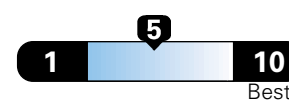

Smog Rating (tailpipe only)

This vehicle emits 427 grams CO2 per mile. The best emits 0 grams per mile (tailpipe only). Producing and distributing fuel also creates emissions; learn more at fuel economy.gov.

Actual results will vary for many reasons, including driving conditions and how you drive and maintain your vehicle. The average new vehicle gets 27 MPG and cost $7,000 to fuel over 5 years. Cost estimates are based on 15,000 miles per year at $2.55 per gallon. MPGe is miles per gasoline gallon equivalent. Vehicle emissions are a significant cause of climate change and smog.

fuel economy.gov

Calculate personalized estimates and compare vehicles