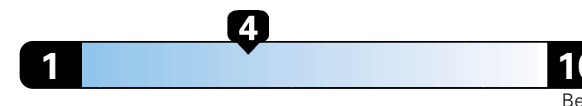

2019 DODGE DURANGO SXT BLACKTOP AWD

For more information visit: www.dodge.com
or call 1-800-4ADODGE

FCA US LLC

THIS VEHICLE IS MANUFACTURED TO MEET SPECIFIC UNITED STATES REQUIREMENTS. THIS VEHICLE IS NOT MANUFACTURED FOR SALE OR REGISTRATION OUTSIDE OF THE UNITED STATES.

MANUFACTURER'S SUGGESTED RETAIL PRICE OF THIS MODEL INCLUDING DEALER PREPARATION

Base Price: **$33,045**

DODGE DURANGO SXT AWD

Exterior Color: Granite Exterior Paint

Interior Color: Black Interior Color

Interior: Cloth-Trimmed Bucket Seats

Engine: 3.6-Liter V6 24-Valve VVT Engine with ESS

Transmission: 8-Speed Automatic 850RE Transmission

STANDARD EQUIPMENT (UNLESS REPLACED BY OPTIONAL EQUIPMENT)

FUNCTIONAL/SAFETY FEATURES

Advanced Multistage Front Airbags
Supplemental Side-Curtain Airbags in All Rows
Supplemental Front Seat-Mounted Side Airbags
ParkView® Rear Back-Up Camera
Auto-Dimming Rear View Mirror
Selectable Steering Modes
Sport Mode
4-Wheel Traction Control
4-Wheel Disc Anti-Lock Brakes
Active Head Restraints
Enhanced Accident Response System
Electronic Stability Control
Hill Start Assist
Rain Brake Support
24.6-Gallon Fuel Tank
Remote Keyless Entry
Push-Button Start
650-Amp Maintenance Free AGM Battery

INTERIOR FEATURES