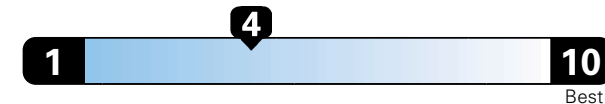

4.8 gallons per 100 miles

You spend

\$2,000

in fuel costs over 5 years compared to the average new vehicle.

Annual fuel cost

\$1,800

Fuel Economy & Greenhouse Gas Rating (tailpipe only)

This vehicle emits 427 grams CO2 per mile. The best emits 0 grams per mile (tailpipe only). Producing and distributing fuel also creates emissions; learn more at fuel economy.gov.