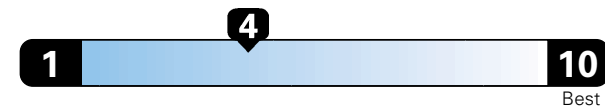

2019 DODGE DURANGO SXT PLUS AWD

For more information visit: www.dodge.com
or call 1-800-4ADODGE

FCA US LLC

THIS VEHICLE IS MANUFACTURED TO MEET SPECIFIC UNITED STATES REQUIREMENTS. THIS VEHICLE IS NOT MANUFACTURED FOR SALE OR REGISTRATION OUTSIDE OF THE UNITED STATES.

MANUFACTURER'S SUGGESTED RETAIL PRICE OF THIS MODEL INCLUDING DEALER PREPARATION

Base Price: $32,595

DODGE DURANGO SXT AWD
Exterior Color: Octane Red Exterior Paint
Interior Color: Black Interior Color
Interior: Cloth-Trimmed Bucket Seats
Engine: 3.6-Liter V6 24-Valve VVT Engine with ESS
Transmission: 8-Speed Automatic 850RE Transmission

STANDARD EQUIPMENT (UNLESS REPLACED BY OPTIONAL EQUIPMENT)

FUNCTIONAL/SAFETY FEATURES
Advanced Multistage Front Airbags
Supplemental Side-Curtain Airbags in All Rows
Supplemental Front Seat-Mounted Side Airbags
ParkView® Rear Back-Up Camera
Auto-Dimming Rear View Mirror
Selectable Steering Modes
Sport Mode
4-Wheel Traction Control
4-Wheel Disc Anti-Lock Brakes
Active Head Restraints
Enhanced Accident Response System
Electronic Stability Control
Hill Start Assist
Rain Brake Support
24.6-Gallon Fuel Tank
Remote Keyless Entry
Keyless Go™