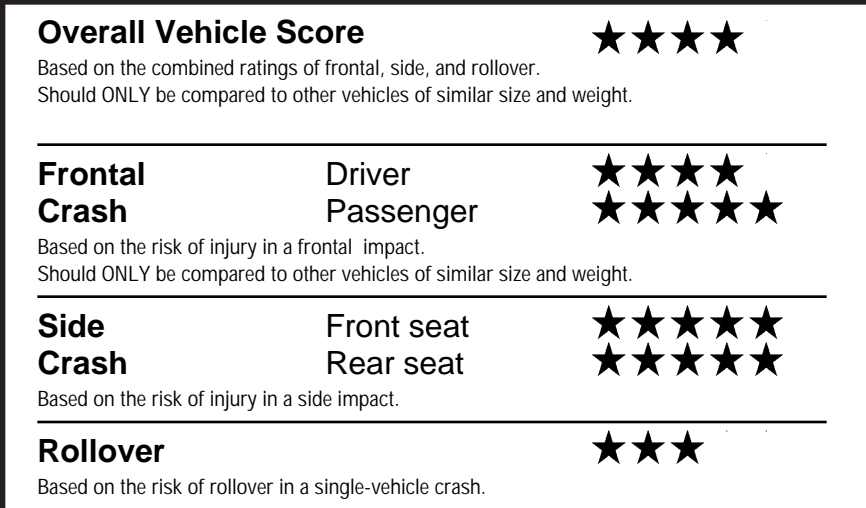

## GOVERNMENT 5-STAR SAFETY RATINGS

Star ratings range from 1 to 5 stars (★★★★★) with 5 being the highest.  
 Source: National Highway Traffic Safety Administration (NHTSA)  
[www.safercar.gov](http://www.safercar.gov) or 1-888-327-4236