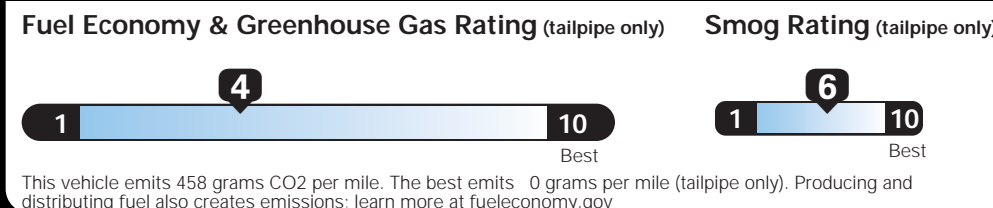

## EPA DOT Fuel Economy and Environment

E85 Flexible-Fuel Vehicle Gasoline-Ethanol (E85)

**You spend \$2,750**  
 more in fuel costs over 5 years compared to the average new vehicle.

**Annual fuel COST \$2,750**

Actual results will vary for many reasons, including driving conditions and how you drive and maintain your vehicle. The average new vehicle gets 24 MPG and cost \$11,000 to fuel over 5 years. Cost estimates are based on 15,000 miles per year at \$3.50 per gallon. This is a dual fueled automobile. MPGe is miles per gasoline gallon equivalent. Vehicle emissions are a significant cause of climate change and smog.