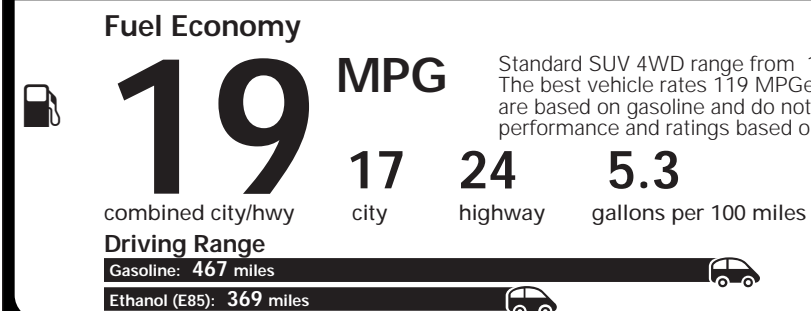

**5 YEAR / 100,000 MILE  
 POWERTRAIN WARRANTY**

Assembly Point/Port of Entry: DETROIT, MICHIGAN, U.S.A.

VIN: 1C4-RDJDG0FC-177485 L4-VON: 6652 S.L. 1012

THIS LABEL IS ADDED TO THIS VEHICLE TO COMPLY WITH FEDERAL LAW. THE LABEL CANNOT BE REMOVED OR ALTERED PRIOR TO DELIVERY TO THE ULTIMATE PURCHASER.  
 \* STATE AND/OR LOCAL TAXES IF ANY, LICENSE AND TITLE FEES AND DEALER SUPPLIED AND INSTALLED OPTIONS AND ACCESSORIES ARE NOT INCLUDED IN THIS PRICE. DISCOUNT, IF ANY, IS BASED ON PRICE OF OPTIONS IF PURCHASED SEPARATELY.

## EPA DOT Fuel Economy and Environment

E85 Flexible-Fuel Vehicle Gasoline-Ethanol (E85)

**You spend \$2,750**  
 more in fuel costs over 5 years compared to the average new vehicle.

**Annual fuel COST \$2,750**

Actual results will vary for many reasons, including driving conditions and how you drive and maintain your vehicle. The average new vehicle gets 24 MPG and cost \$11,000 to fuel over 5 years. Cost estimates are based on 15,000 miles per year at \$3.50 per gallon. This is a dual fueled automobile. MPGe is miles per gasoline gallon equivalent. Vehicle emissions are a significant cause of climate change and smog.