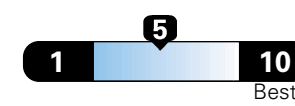

4.8 gallons per 100 miles

You spend
\$2,000
in fuel costs
over 5 years
compared to the
average new vehicle.

Annual fuel cost
\$1,800

Fuel Economy & Greenhouse Gas Rating (tailpipe only)

Smog Rating (tailpipe only)