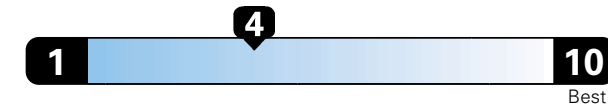

4.8 gallons per 100 miles

You spend

\$2,250

in fuel costs over 5 years compared to the average new vehicle.

Annual fuel cost

\$1,950

Fuel Economy & Greenhouse Gas Rating (tailpipe only)

Smog Rating (tailpipe only)