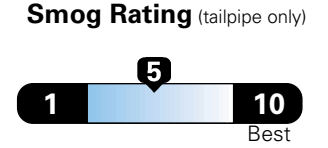

This vehicle emits 427 grams CO2 per mile. The best emits 0 grams per mile (tailpipe only). Producing and distributing fuel also creates emissions; learn more at fuelconomy.gov.

Actual results will vary for many reasons, including driving conditions and how you drive and maintain your vehicle. The average new vehicle gets 27 MPG and cost $7,000 to fuel over 5 years. Cost estimates are based on 15,000 miles per year at $2.55 per gallon. MPGe is miles per gasoline gallon equivalent. Vehicle emissions are a significant cause of climate change and smog.

fuelconomy.gov

Calculate personalized estimates and compare vehicles