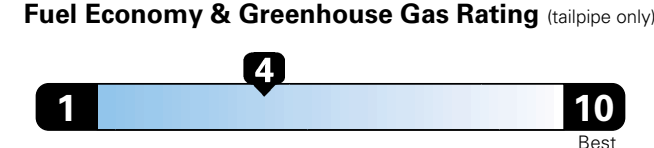

This vehicle emits 427 grams CO2 per mile. The best emits 0 grams per mile (tailpipe only). Producing and distributing fuel also creates emissions; learn more at fuelconomy.gov.

Actual results will vary for many reasons, including driving conditions and how you drive and maintain your vehicle. The average new vehicle gets 27 MPG and cost $7,000 to fuel over 5 years. Cost estimates are based on 15,000 miles per year at $2.55 per gallon. MPGe is miles per gasoline gallon equivalent. Vehicle emissions are a significant cause of climate change and smog.

fuelconomy.gov

Calculate personalized estimates and compare vehicles