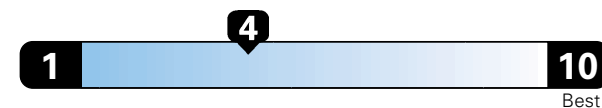

Fuel Economy and Environment

Gasoline Vehicle

Fuel Economy These estimates reflect new EPA methods beginning with 2017 models.

21 MPG
 combined city/hwy
 18 city 25 highway

Standard SUV 4WD range from 11 to 93 MPGe. The best vehicle rates 136 MPGe.

4.8 gallons per 100 miles

You spend \$2,000
 in fuel costs over 5 years compared to the average new vehicle.

Annual fuel cost \$1,800

Fuel Economy & Greenhouse Gas Rating (tailpipe only)

Smog Rating (tailpipe only)