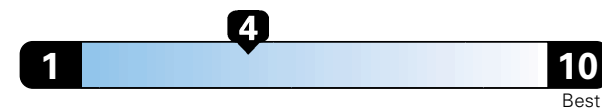

Fuel Economy and Environment

Gasoline Vehicle

Fuel Economy These estimates reflect new EPA methods beginning with 2017 models.

21 MPG
combined city/hwy
18 city
25 highway

Standard SUV 4WD range from 11 to 93 MPGe.
The best vehicle rates 136 MPGe.

4.8 gallons per 100 miles

You spend
\$2,000
in fuel costs
over 5 years
compared to the
average new vehicle.

Annual fuel cost
\$1,800

Fuel Economy & Greenhouse Gas Rating (tailpipe only)

Smog Rating (tailpipe only)