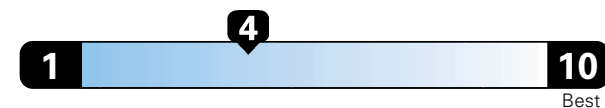

Fuel Economy and Environment

Gasoline Vehicle

Fuel Economy These estimates reflect new EPA methods beginning with 2017 models.

21 MPG
combined city/hwy
18 city
25 highway

Standard SUV 4WD range from 11 to 93 MPGe.
The best vehicle rates 136 MPGe.

4.8 gallons per 100 miles

You spend
\$2,000
in fuel costs
over 5 years
compared to the
average new vehicle.

Annual fuel cost
\$1,800

Fuel Economy & Greenhouse Gas Rating (tailpipe only)

Smog Rating (tailpipe only)