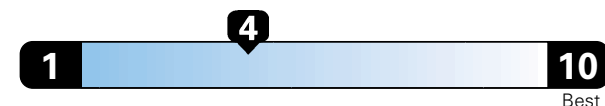

2019 DODGE DURANGO GT BLACKTOP AWD

For more information visit: www.dodge.com
or call 1-800-4ADODGE

FCA US LLC

THIS VEHICLE IS MANUFACTURED TO MEET SPECIFIC UNITED STATES REQUIREMENTS. THIS VEHICLE IS NOT MANUFACTURED FOR SALE OR REGISTRATION OUTSIDE OF THE UNITED STATES.

MANUFACTURER'S SUGGESTED RETAIL PRICE OF THIS MODEL INCLUDING DEALER PREPARATION

Base Price: $37,245

DODGE DURANGO GT AWD
Exterior Color: DB Black Exterior Paint
Interior Color: Black Interior Color
Interior: Leather-Trimmed Bucket Seats
Engine: 3.6-Liter V6 24-Valve VVT Engine with ESS
Transmission: 8-Speed Automatic 850RE Transmission

STANDARD EQUIPMENT (UNLESS REPLACED BY OPTIONAL EQUIPMENT)

FUNCTIONAL/SAFETY FEATURES
Advanced Multistage Front Airbags
Supplemental Side-Curtain Airbags in All Rows
Supplemental Front Seat-Mounted Side Airbags
Selectable Steering Modes
Sport Mode
Electric Power Steering
Auto-Dimming Rear View Mirror
ParkView® Rear Back-Up Camera
ParkSense® Rear Park-Assist with Stop
Electronic Stability Control
4-Wheel Traction Control
Steering Wheel Mounted Paddle Shifters
Hill Start Assist
Trailer Sway Damping
Keyless Go™
Remote Keyless Entry
Capless Fuel-Fill

INTERIOR FEATURES
Uconnect® 4 with 7-Inch Display
SiriusXM® with 1-Year Radio Sub Call 800-643-2112
Apple CarPlay®
Google Android Auto™
Integrated Voice Command with Bluetooth®
Integrated Center Stack Radio
Media Hub (2 USB, Aux)
Electronic Vehicle Information Center
6-Speakers

OPTIONAL EQUIPMENT (May Replace Standard Equipment)