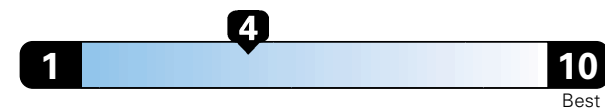

2019 DODGE DURANGO GT BLACKTOP AWD

For more information visit: www.dodge.com
or call 1-800-4ADODGE

FCA US LLC

THIS VEHICLE IS MANUFACTURED TO MEET SPECIFIC UNITED STATES REQUIREMENTS. THIS VEHICLE IS NOT MANUFACTURED FOR SALE OR REGISTRATION OUTSIDE OF THE UNITED STATES.

MANUFACTURER'S SUGGESTED RETAIL PRICE OF THIS MODEL INCLUDING DEALER PREPARATION

Base Price: $37,495

DODGE DURANGO GT AWD
Exterior Color: Octane Red Exterior Paint
Interior Color: Black Interior Color
Interior: Leather-Trimmed Bucket Seats with Suede Inserts
Engine: 3.6-Liter V6 24-Valve VVT Engine with ESS
Transmission: 8-Speed Automatic 850RE Transmission

STANDARD EQUIPMENT (UNLESS REPLACED BY OPTIONAL EQUIPMENT)

FUNCTIONAL/SAFETY FEATURES

Advanced Multistage Front Airbags
Supplemental Side-Curtain Airbags in All Rows
Supplemental Front Seat-Mounted Side Airbags
Selectable Steering Modes
Sport Mode
Electric Power Steering
Auto-Dimming Rear View Mirror
ParkView® Rear Back-Up Camera
ParkSense® Rear Park-Assist with Stop
Electronic Stability Control
4-Wheel Traction Control
Steering Wheel Mounted Shift Control
Hill Start Assist
Trailer Sway Damping
Push-Button Start
Remote Keyless Entry
Capless Fuel-Fill

INTERIOR FEATURES

Uconnect® 4 with 7-Inch Display
SiriusXM® with 1-Year Radio Sub Call 800-643-2112
Apple CarPlay®
Google Android Auto™
Integrated Voice Command with Bluetooth®
Integrated Center Stack Radio
Media Hub (2 USB, Aux)
Electronic Vehicle Information Center
6-Speakers

OPTIONAL EQUIPMENT (May Replace Standard Equipment)