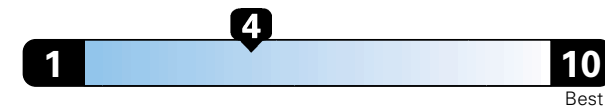

This vehicle emits 427 grams CO2 per mile. The best emits 0 grams per mile (tailpipe only). Producing and distributing fuel also creates emissions; learn more at fuelconomy.gov.

Actual results will vary for many reasons, including driving conditions and how you drive and maintain your vehicle. The average new vehicle gets 27 MPG and cost $7,500 to fuel over 5 years. Cost estimates are based on 15,000 miles per year at $2.70 per gallon. MPGe is miles per gasoline gallon equivalent. Vehicle emissions are a significant cause of climate change and smog.

fuelconomy.gov

Calculate personalized estimates and compare vehicles

Smartphone
QR Code™