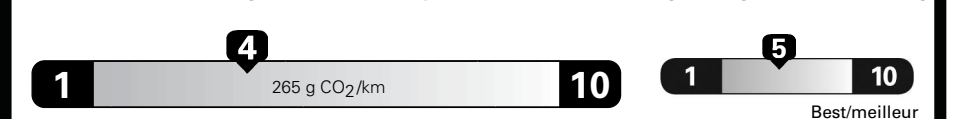

Annual fuel COST
for an annual distance of 20,000 km, and an average fuel price of $0.98 per litre

$ 2 215

Coût annuel en carburant
pour une distance annuelle de 20 000 km, et un prix moyen du carburant de 0,98 $ par litre

Standard SUVs range from /
Les VUS ordinaires font entre

2.5 – 20.3 Le/100 km

L_e is gasoline litre equivalent
L_e signifie litre équivalent d'essence

Carbon Dioxide Rating / Indice de dioxyde de carbone